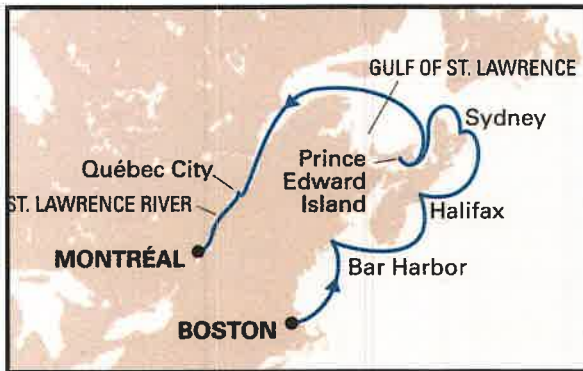

**Join Gretchen Behm
with Kitchen Essentials
on a culinary 7-day exclusive cruise
Boston to Montreal via m/s Maasdam
September 1-8, 2012**

You are invited to view the spectacular fall colors from aboard the cruise ship Maasdam. Kitchen expert Gretchen Behm will host this luxurious voyage for an exclusive group of food enthusiasts. Your ship will depart from historic Boston Harbor - from the moment you step on board, you can relax and enjoy total pampering from the highly trained Holland America staff. During the trip, Gretchen and the group will participate in two demonstrations at the ship's Culinary Center, as well as enjoy a private premium wine tasting with the Cellarmaster. Each stateroom will receive a \$25 beverage card. The cruise disembarks in the heart of French speaking Canada, in the beautiful city of Montreal. Special "pre" and "post" cruise hotel add-ons are available.

Day	Port	Arrive	Depart
01 Sep 2012	Boston, Massachusetts		05:00 PM
02 Sep 2012	Bar Harbor, Maine	07:00 AM	03:00 PM
03 Sep 2012	Halifax, Nova Scotia	08:00 AM	05:00 PM
04 Sep 2012	Sydney, Nova Scotia	10:00 AM	05:00 PM
05 Sep 2012	Charlottetown, Prince Edward	08:00 AM	05:00 PM
06 Sep 2012	Cruising Gulf of St. Lawrence		
07 Sep 2012	Quebec City, Quebec	07:00 AM	05:00 PM
07 Sep 2012	Saint Lawrence River Cruising		
08 Sep 2012	Montreal, Quebec	07:00 AM	